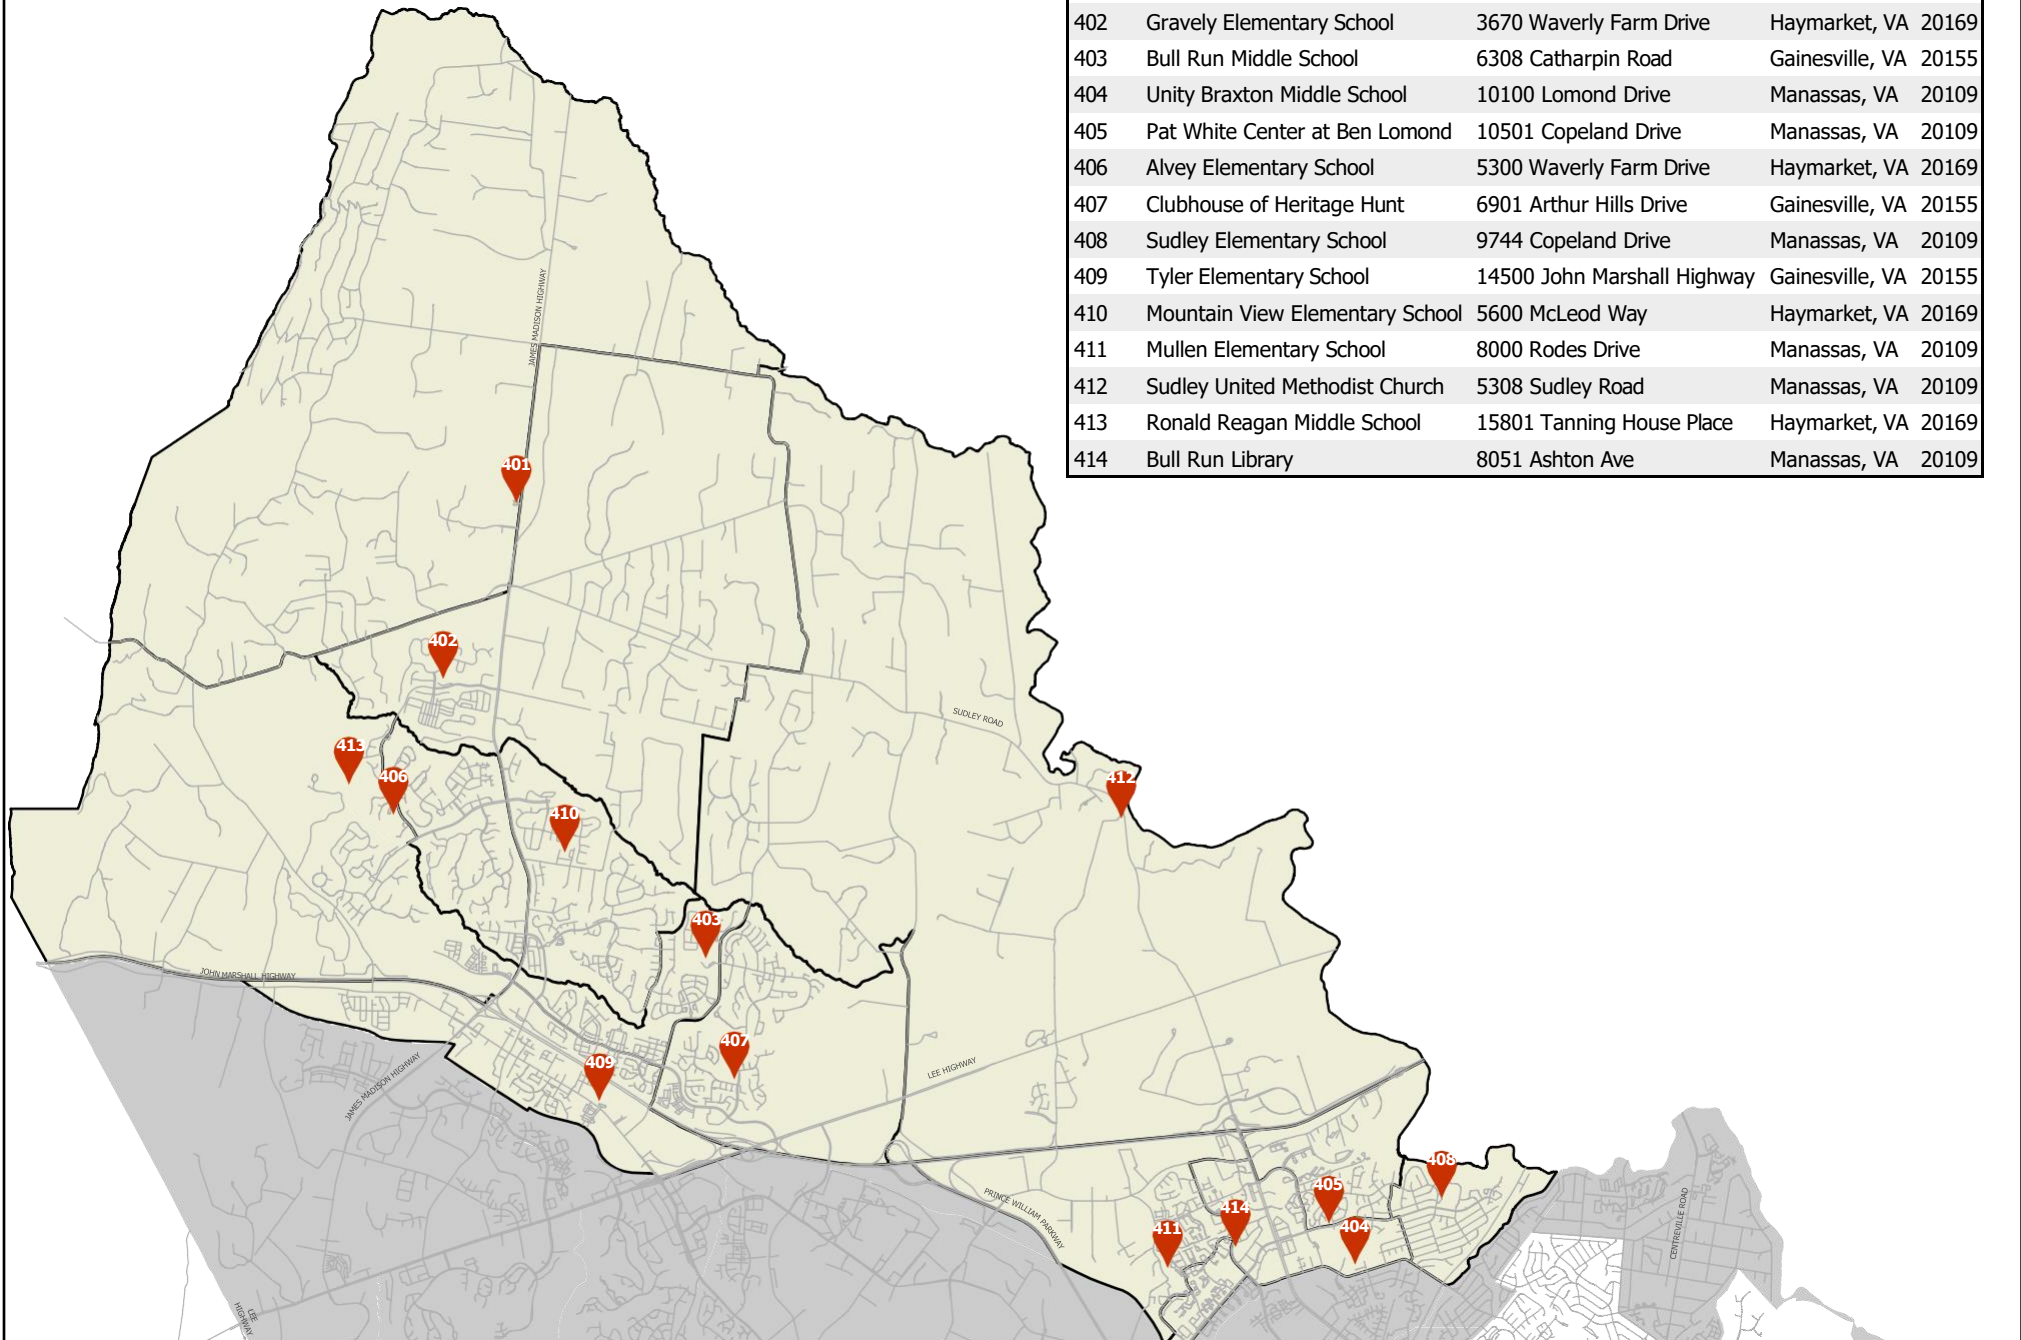

**Gainesville District**  
Voting Precincts and Polling Locations

 Polling Locations

0 0.5 1 2 Miles

Evergreen Fire Station

**Precinct 401 - Evergreen**

Gainesville District

Polling Location

Water

Location Map

Evergreen Fire Station  
 3510 James Madison Highway  
 Haymarket, VA 20169

**PRINCE WILLIAM**  
 Geographic Information Systems

### Precinct 402 - Gravelly

Gainesville District

0 0.15 0.3

— Mile

-  Polling Location
-  Water
-  Census Block Boundary

Location Map

Gravelly Elementary School  
 3670 Waverly Farm Drive  
 Haymarket, VA 20169

Gainesville District

Polling Location

Water

Location Map

Alvey Elementary School  
5300 Waverly Farm Drive  
Haymarket, VA 20169

**PRINCE WILLIAM**  
Geographic Information Systems