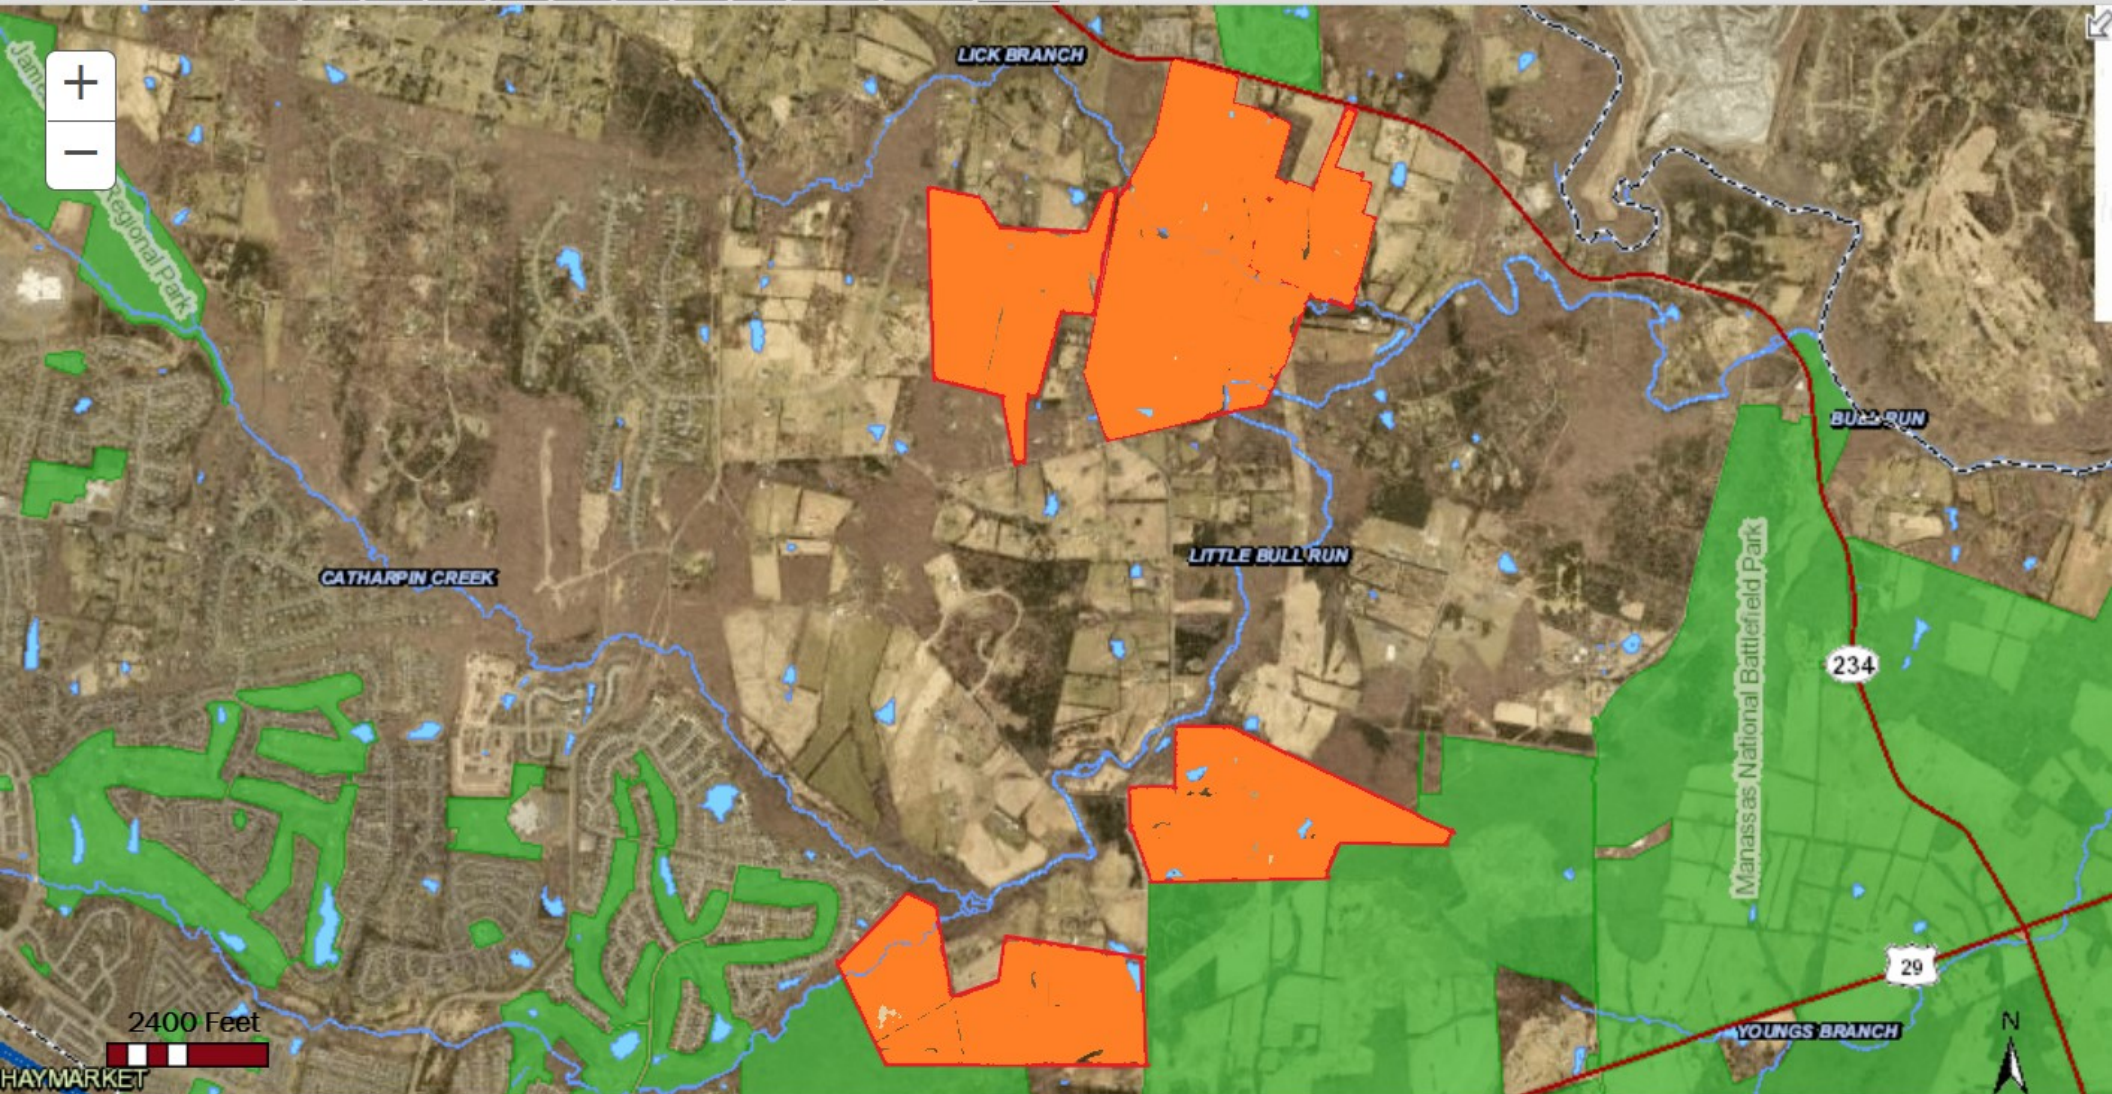

COUNTY MAPPER

Give Feedback - Wh

Layers ▾ | [Tools: Eraser, Pan, Zoom In, Zoom Out, Home, Full Screen, Print, Measure, Layers, Legend]

HAYMARKET 11740741.731, 6988195.144

1 : 38,400